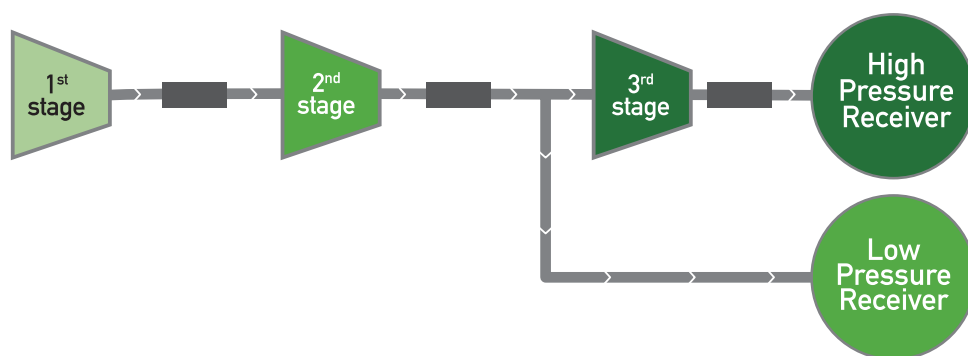

HORIZON

duo

ONLY 1 COMPRESSOR FOR

100%
HIGH
PRESSURE

/
or
/

100%
LOW
PRESSURE

/
or
/

HIGH & LOW
PRESSURE
SIMULTANEOUSLY

THE MOST VERSATILE COMPRESSOR IN THE MARKET, ABLE TO COMPRESS HIGH PRESSURE, LOW PRESSURE OR EVEN BOTH AT THE SAME TIME, ALWAYS WITH AN OPTIMUM PERFORMANCE

- ✓ *Versatility*
- ✓ *Cost Savings*
- ✓ *Footprint reduction*

WHY SHOULD YOU INSTALL duo

VERSATILITY:

- . Up to 3 operation modes:
  - a) Only High Pressure. b) Only Low Pressure. c) High and Low Pressure Simultaneously.
- . Automatic adaptation to the production demand.
- . Frequency converter modulation, accepting two different references: high and low pressure.
- . Operation with 0-50-100% with or without VSD.

COST SAVINGS:

- . Maintenance cost savings.
- . Lower TCO.
- . Carbon footprint reduction.

FOOTPRINT REDUCTION:

- . High and low pressure compressor in a single machine.
- . Logistics costs reduction.

FLOW DIAGRAM